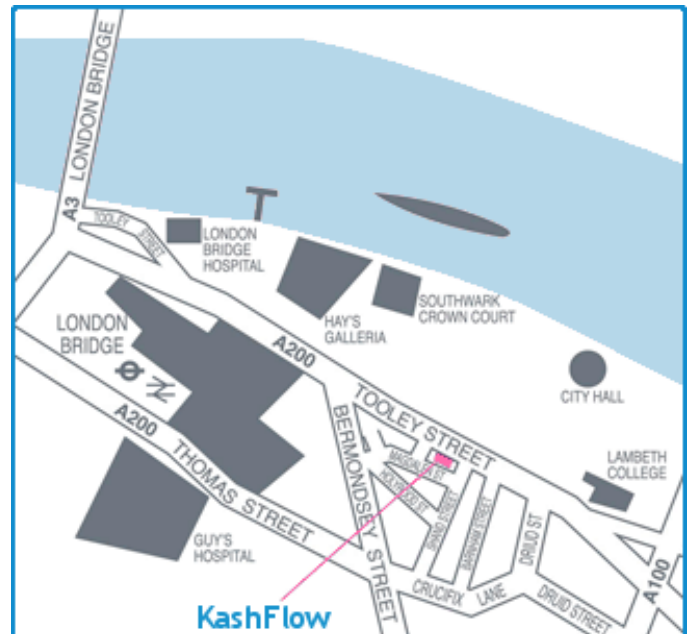

How to Find Us

By Car

There are two car parks within walking distance of our office:

Q-park (Butlers Wharf) in Gainsford Street, +44 (0)20 7407 1584 or

National Car Park in Kipling Street, +44 (0)20 7407 9779

By Tube

Our nearest tube station is London Bridge which is on the Northern and Jubilee lines. It links directly to Kings Cross and Euston.

By Rail

Thameslink/First Capital Connect services from London Bridge station link directly with Kings Cross and Blackfriars stations and many areas to the north of London to Bedford and to the south to Brighton.

Docklands Light Railway (DLR) trains run from Bank and Tower Gateway stations to all areas in east London including Canary Wharf, Greenwich, Docklands, London City Airport and Custom House for Excel exhibition centre.

By Bus

London Bridge bus station is a major terminus from all directions on the east side of London. Many central London buses link directly at London Bridge, Monument or Tower Hill.

By Plane

London Gatwick is 30 minutes from London Bridge station. London City Airport is 20 minutes by the Docklands Light Railway (DLR) into Tower Gateway station. Luton Airport is 45 minutes by rail into London Bridge station.

Magdalen House is opposite the Unicorn Theatre on Tooley St, easily identified by the large white unicorn in the window.

We're on the first floor. Come up, the kettle is on.

KashFlow Software Ltd - Magdalen House, 136 Tooley St, London, SE1 2TU - 0800 848 8301